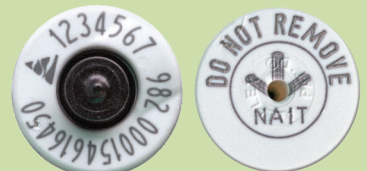

#### Traka Tag Convenient NAIT compliance of weaners and older existing cattle

- Ideal way to comply older existing breeding stock
- Gives you the flexibility to apply the device as the animal moves to slaughter (after 1st Nov 2011)
- No prior matching to the primary tag required