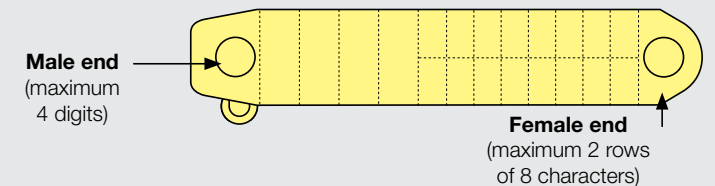

Flexitag

Qty required Number range (1-100 etc.)

Flexitag colour (please circle)

Yellow	White	Orange	Blue	Green	Dark Green
Red	Pink	Black	Purple	Brown	Dark Blue

Flock Tag

Bottom (maximum 2 rows of 7 characters)

Qty required Number range (1-100 etc.)

Colour (please circle)

- Yellow
- White
- Orange
- Blue
- Green
- Red
- Pink
- Dark Blue
- Brown
- Black
- Purple

Brass Tag

Brass ☐ Nickel ☐

Name (maximum 14 characters)

Start number (alpha prefix available)

Year code (ie 17)

Qty required Number range (1-100 etc.)

RapIDmatic applicator

Qty:

Manual applicator

Qty:

Fleximatic applicator

Qty:

Flexitagger

Qty:

Flocktagger

Qty:

One Shot Brass tagger

Qty:

Drop this in to your local Farmlands store, any of our field staff or email allflex@farmlands.co.nz