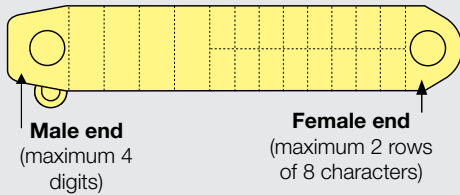

Rapid EID Tag

High-performance HDX EID technology is the benchmark for drafting and automation.

- 20 tags per strip dramatically reduces application time.
- New stem technology, reduces application pressure, superior healing and retention.